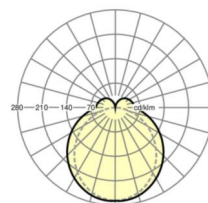

CHARACTERISTICS

Order number	18230406600
EAN number	4020863302024
Commodity code	94051190
Certification mark	IP 20, Protection class I, ENEC10 VDE, F, HACCP DIN10500/Food/IFS-application-related suitability/BRC, Indoor, CE
Impact resistance (IK rating)	IK03 (10°C bis 35°C)
Ambient temperatur	ta 10°C to 35°C
Special properties	Ready for IoT
Warranty period	5 years
State funding programs	BEG - Federal funding for efficient buildings (valid only for Germany)

ELECTRICAL ENGINEERING

Controller	Electronic driver DALI2 (1 pcs.)
System output	34W
Mains voltage	230V/50Hz
Circuit breakers (inrush current)	13 pieces/B10, 21 pieces/B16, 21 pieces/C10, 35 pieces/C16
Energy efficiency class/light source	B

LIGHTING TECHNOLOGY

Placement	LED, Colour rendering/Light colour CRI ≥ 80 / 4000K
Colour tolerance (MacAdam)	3SDCM
Photobiological safety (Luminaire)	RG1
Nominal luminous flux	5959lm
LED service life	50000h L80/B10 (Tq 35°C)
Luminaire luminous efficiency	173lm/W
Beam angle	130° (C0) / 110° (C90)
UGR lat./long.	24.6 / 23.1

MECHANICS

Housing colour	traffic white RAL 9016
Dimensions (LxWxH/DxH)	1531mm x 63mm x 54mm
Weight (net)	2kg
Type of installation	Mounting rail system installation

Dimensions

L	1531 mm	Length
B	63 mm	Width
H	54 mm	Height

DEEP-LINK

<https://www.regiolum.de/en/article/18230406600>